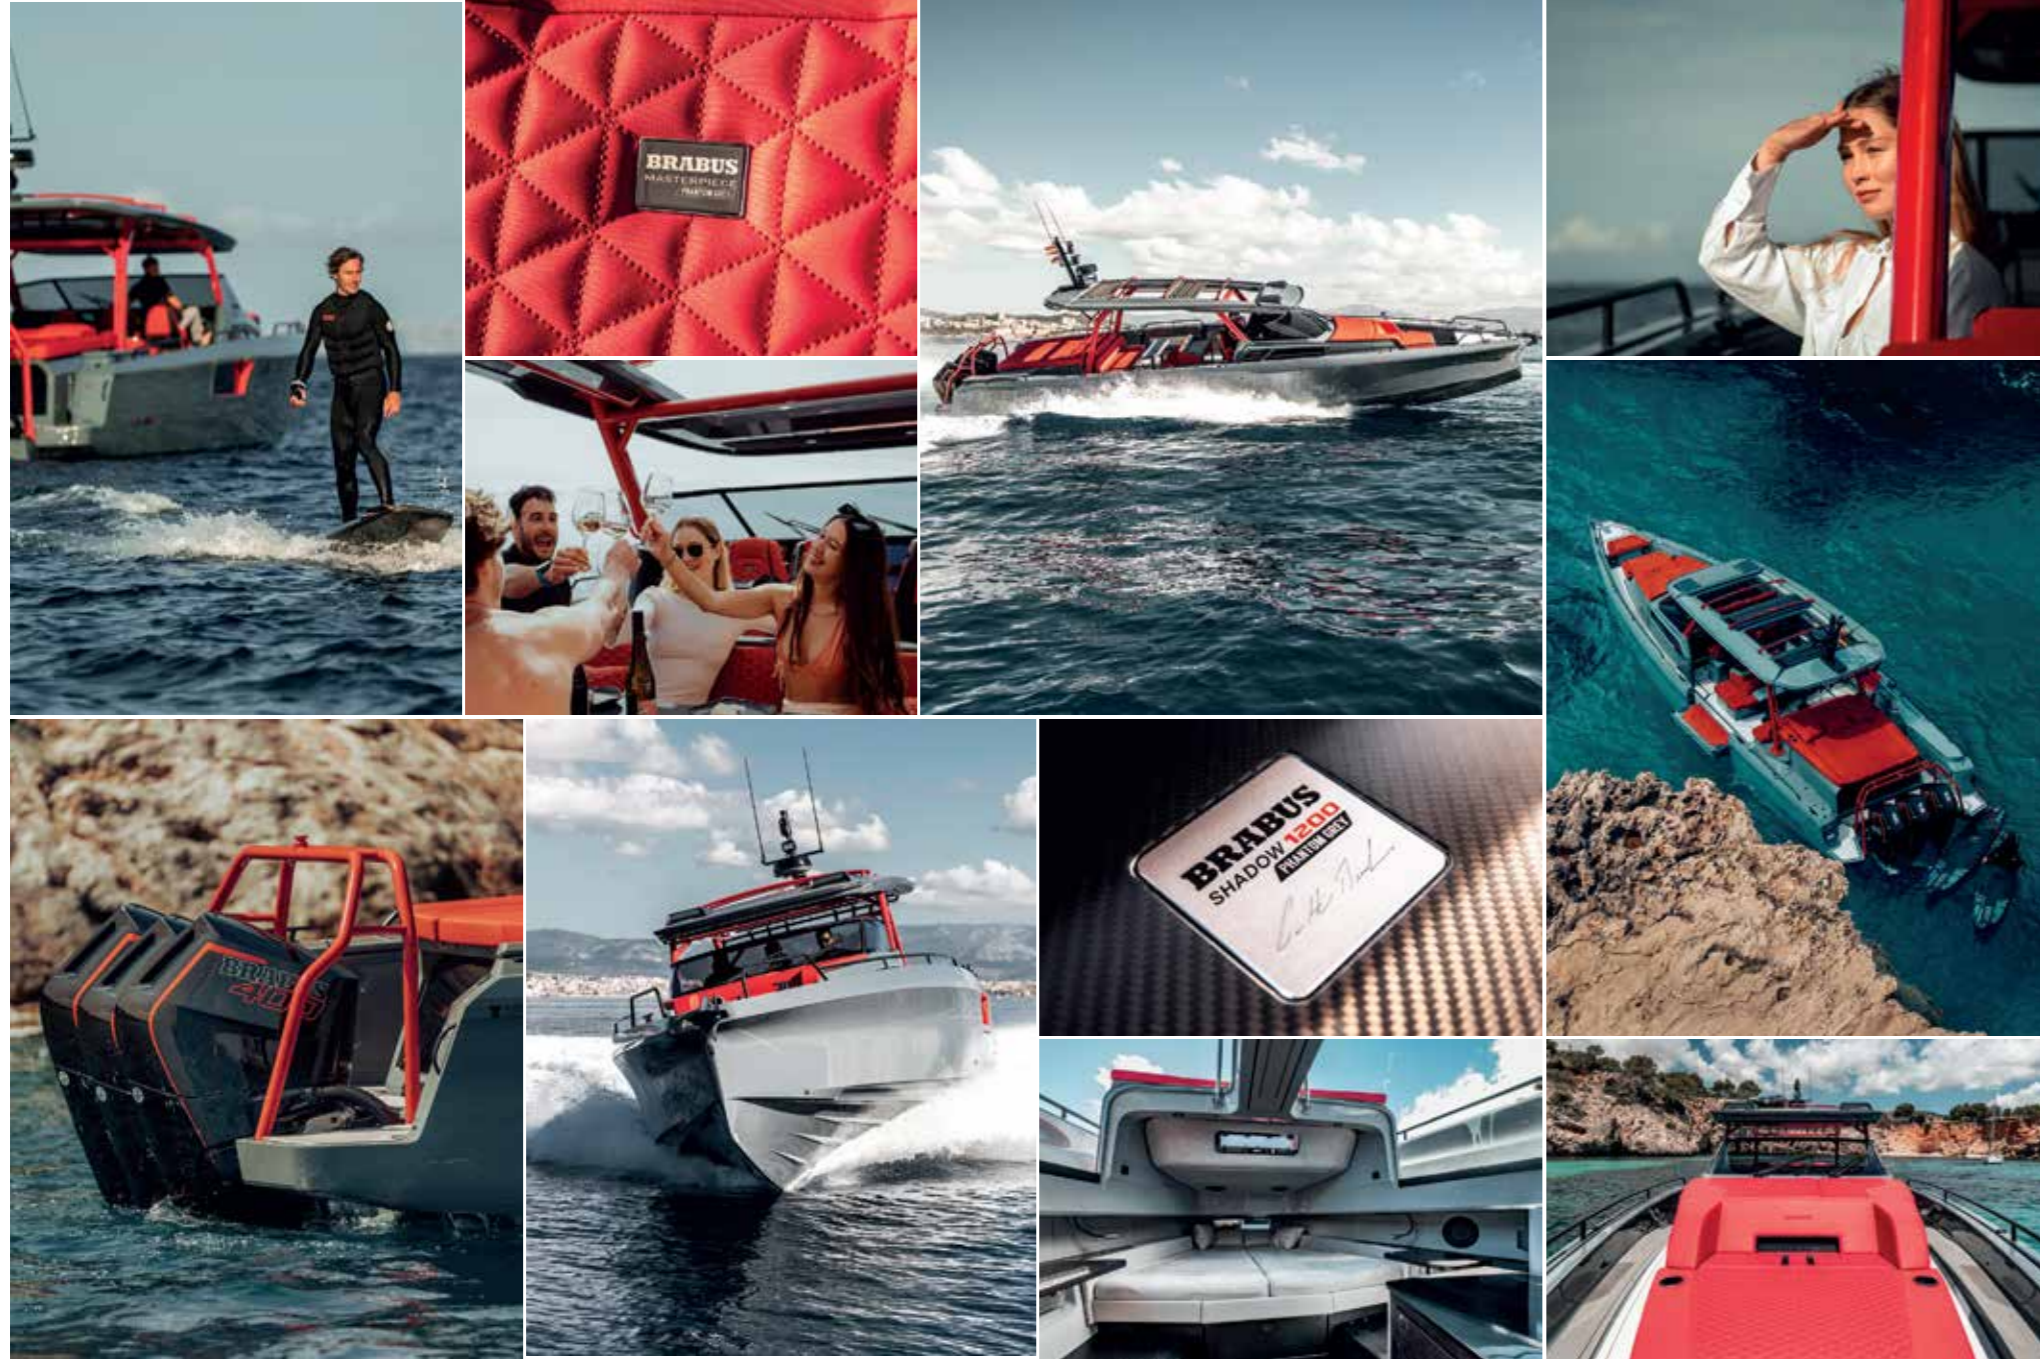

BRABUS
MARINE

SIGNATURE EDITION

FAST MARINE BOATS

BLACK OPS

THE BRABUS SHADOW 1200 BLACK OPS SIGNATURE EDITION

More power, more 1-Second-Wow, more BRABUS than ever before. The BRABUS Shadow 1200 Black Ops Signature Edition is the boldest BRABUS statement out there on the sea and belongs to be biggest Shadow range in BRABUS Marine history. Combining unparalleled power and performance, with incredibly luxurious ambience and innovative comfort. Equipped with triple V10 powered engines producing a power output of 1,200 horsepower, this Shadow is a true powerhouse and high performer.

FAST MARINE BOATS

THE BRABUS SHADOW 1200 BLACK OPS SIGNATURE EDITION

The BRABUS Shadow 1200 is unlike any other superboat of its size and a perfect match for those who want to renounce compromises and set a statement. Available as Sun-Top or fully enclosed XC Cross Cabin model.

At the helm, you harness this mesmerizing power in a clean, functional, uncluttered cockpit that is packed with the best in marine technology – from the Intelligent Steering Module that controls the bow thruster, trim tabs, and audio – to the innovative Simrad navigational touchscreen displays. The driving experience is further enhanced with Mercury’s JPO (Joystick Piloting for Outboards) joystick steering, including Skyhook and Mercury autopilot features.

SIGNATURE EDITION

FAST MARINE BOATS

PHANTOM GRAY

THE BRABUS SHADOW 1200 PHANTOM GRAY SIGNATURE EDITION

Extreme. Epic. Legendary. - The BRABUS Shadow 1200 Sun-Top Phantom Gray Signature Edition knows how to deliver next-level marine elegance and a 100% brabusized blast of fun. A perfect match for those who want to renounce compromises and make an undeniable statement.