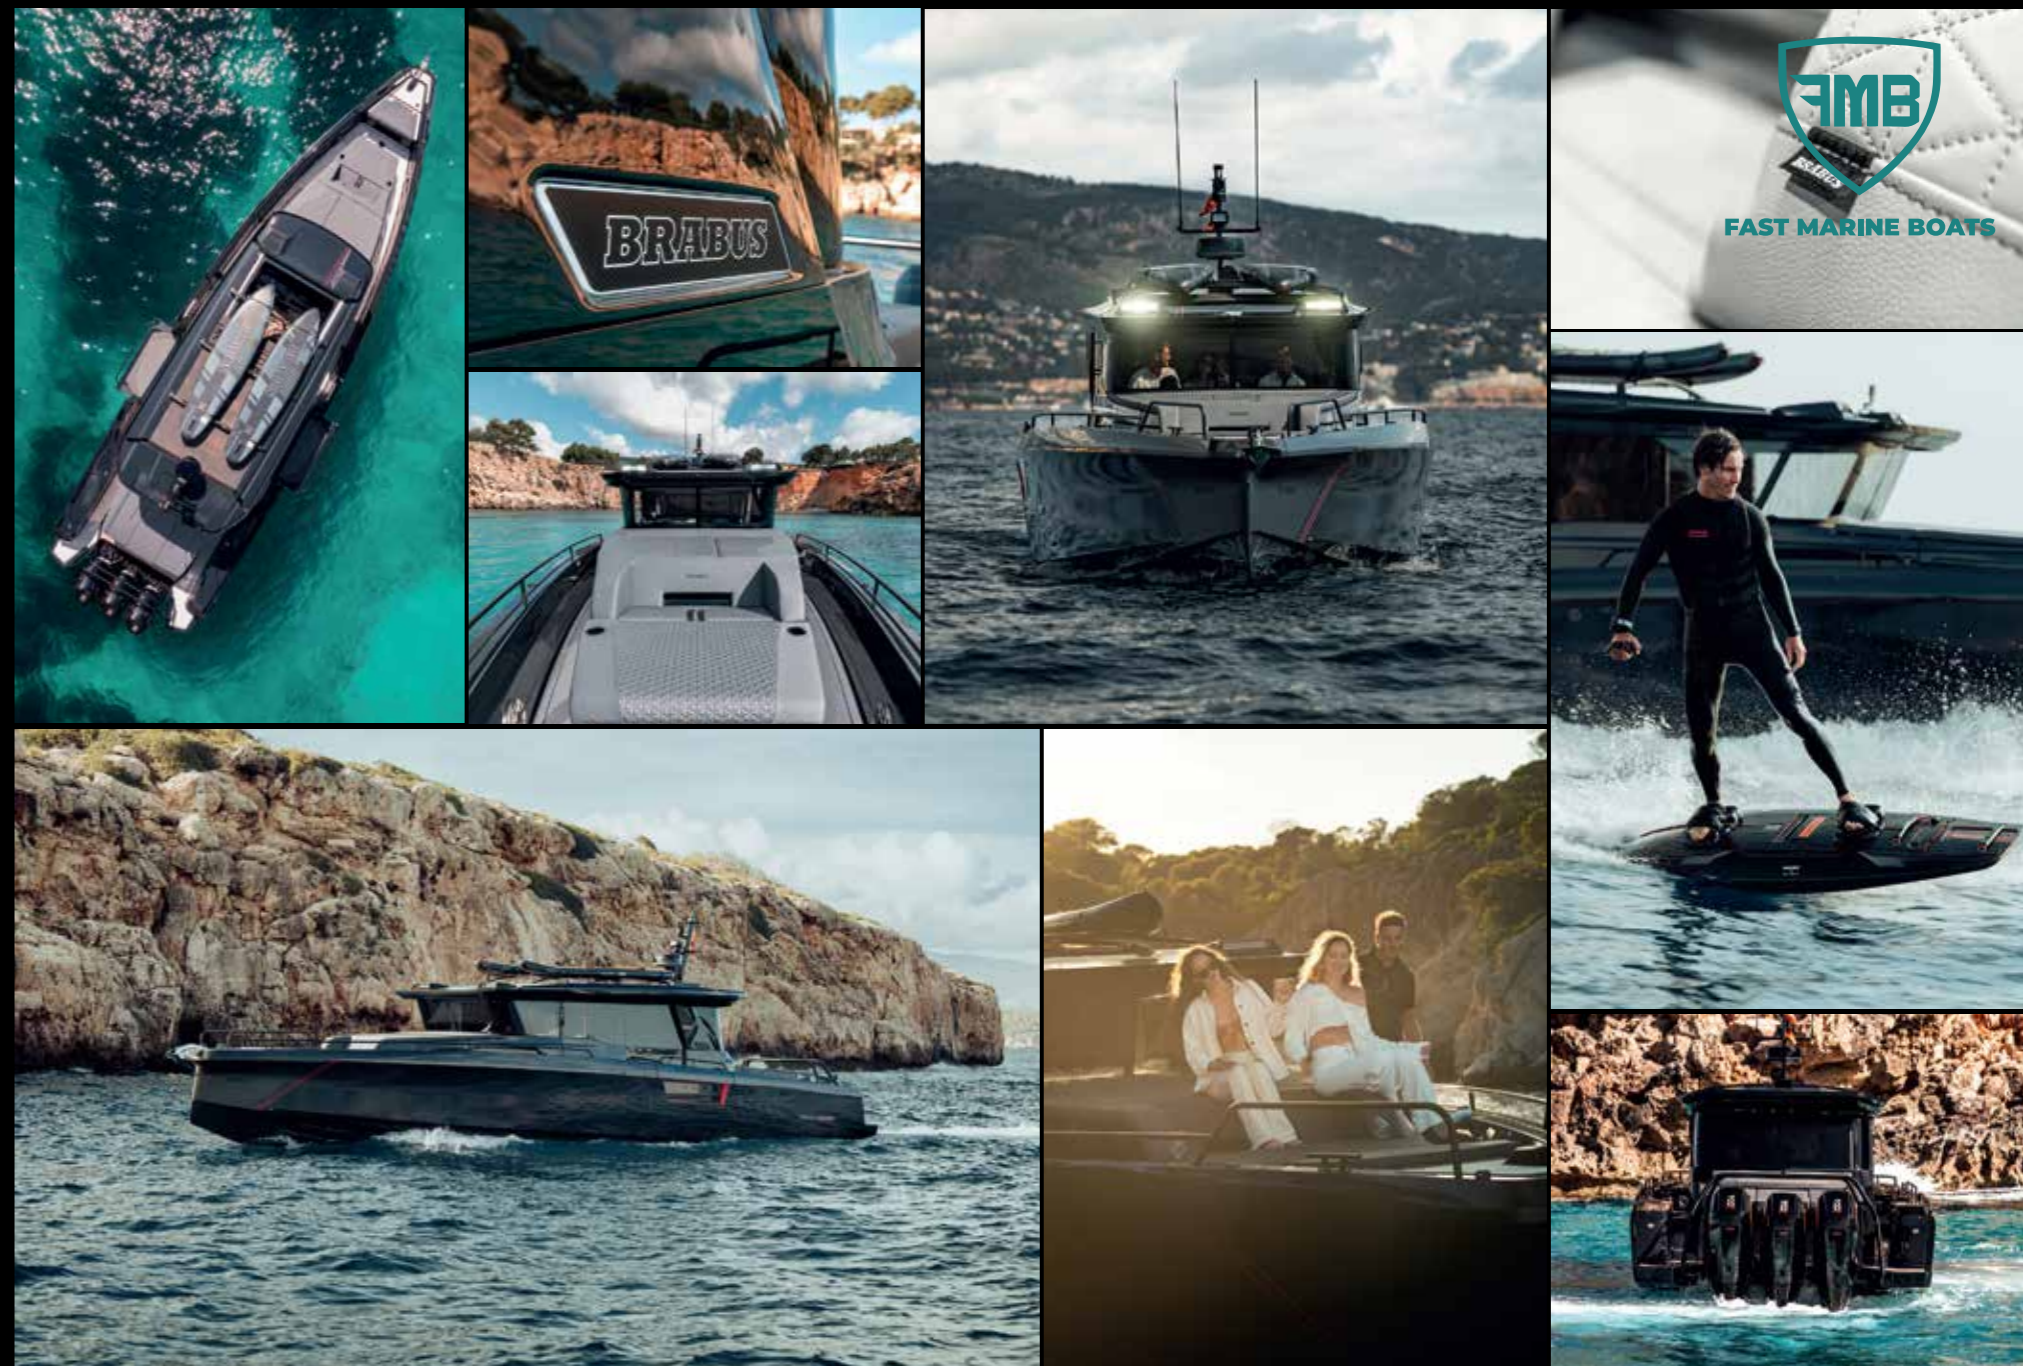

BRABUS
MARINE

SIGNATURE EDITION

FAST MARINE BOATS

BLACK OPS

THE BRABUS SHADOW 1200 BLACK OPS SIGNATURE EDITION

More power, more 1-Second-Wow, more BRABUS than ever before. The BRABUS Shadow 1200 Black Ops Signature Edition is the boldest BRABUS statement out there on the sea and belongs to be biggest Shadow range in BRABUS Marine history. Combining unparalleled power and performance, with incredibly luxurious ambience and innovative comfort. Equipped with triple V10 powered engines producing a power output of 1,200 horsepower, this Shadow is a true powerhouse and high performer.

This Signature Edition is as BRABUS as it gets. With brabusized design cues including a dark, unmistakable BRABUS Graphite Black paint job, upholstery color choices in BRABUS Graphite or BRABUS Red as well as Signature Style graphics with red Signature Stripes that run across the entire exterior design concept and are accompanied by sleek hull badges in black chrome.

FAST MARINE BOATS

THE BRABUS SHADOW 1200 BLACK OPS SIGNATURE EDITION

The BRABUS Shadow 1200 is unlike any other superboat of its size and a perfect match for those who want to renounce compromises and set a statement. Available as Sun-Top or fully enclosed XC Cross Cabin model.

The BRABUS Shadow 1200 is unlike any other superboat of its size and a perfect match for those who want to renounce compromises and set a statement. Bringing together premium levels of onboard usability with unparalleled levels of versatility. With just a simple touch, seamlessly see the boat transform from an enclosed all-weather cabin to a fully open boat, perfected to deliver premium day and overnight boating experiences with nothing less than the highest level of BRABUS masterpiece luxury and attention for detail.