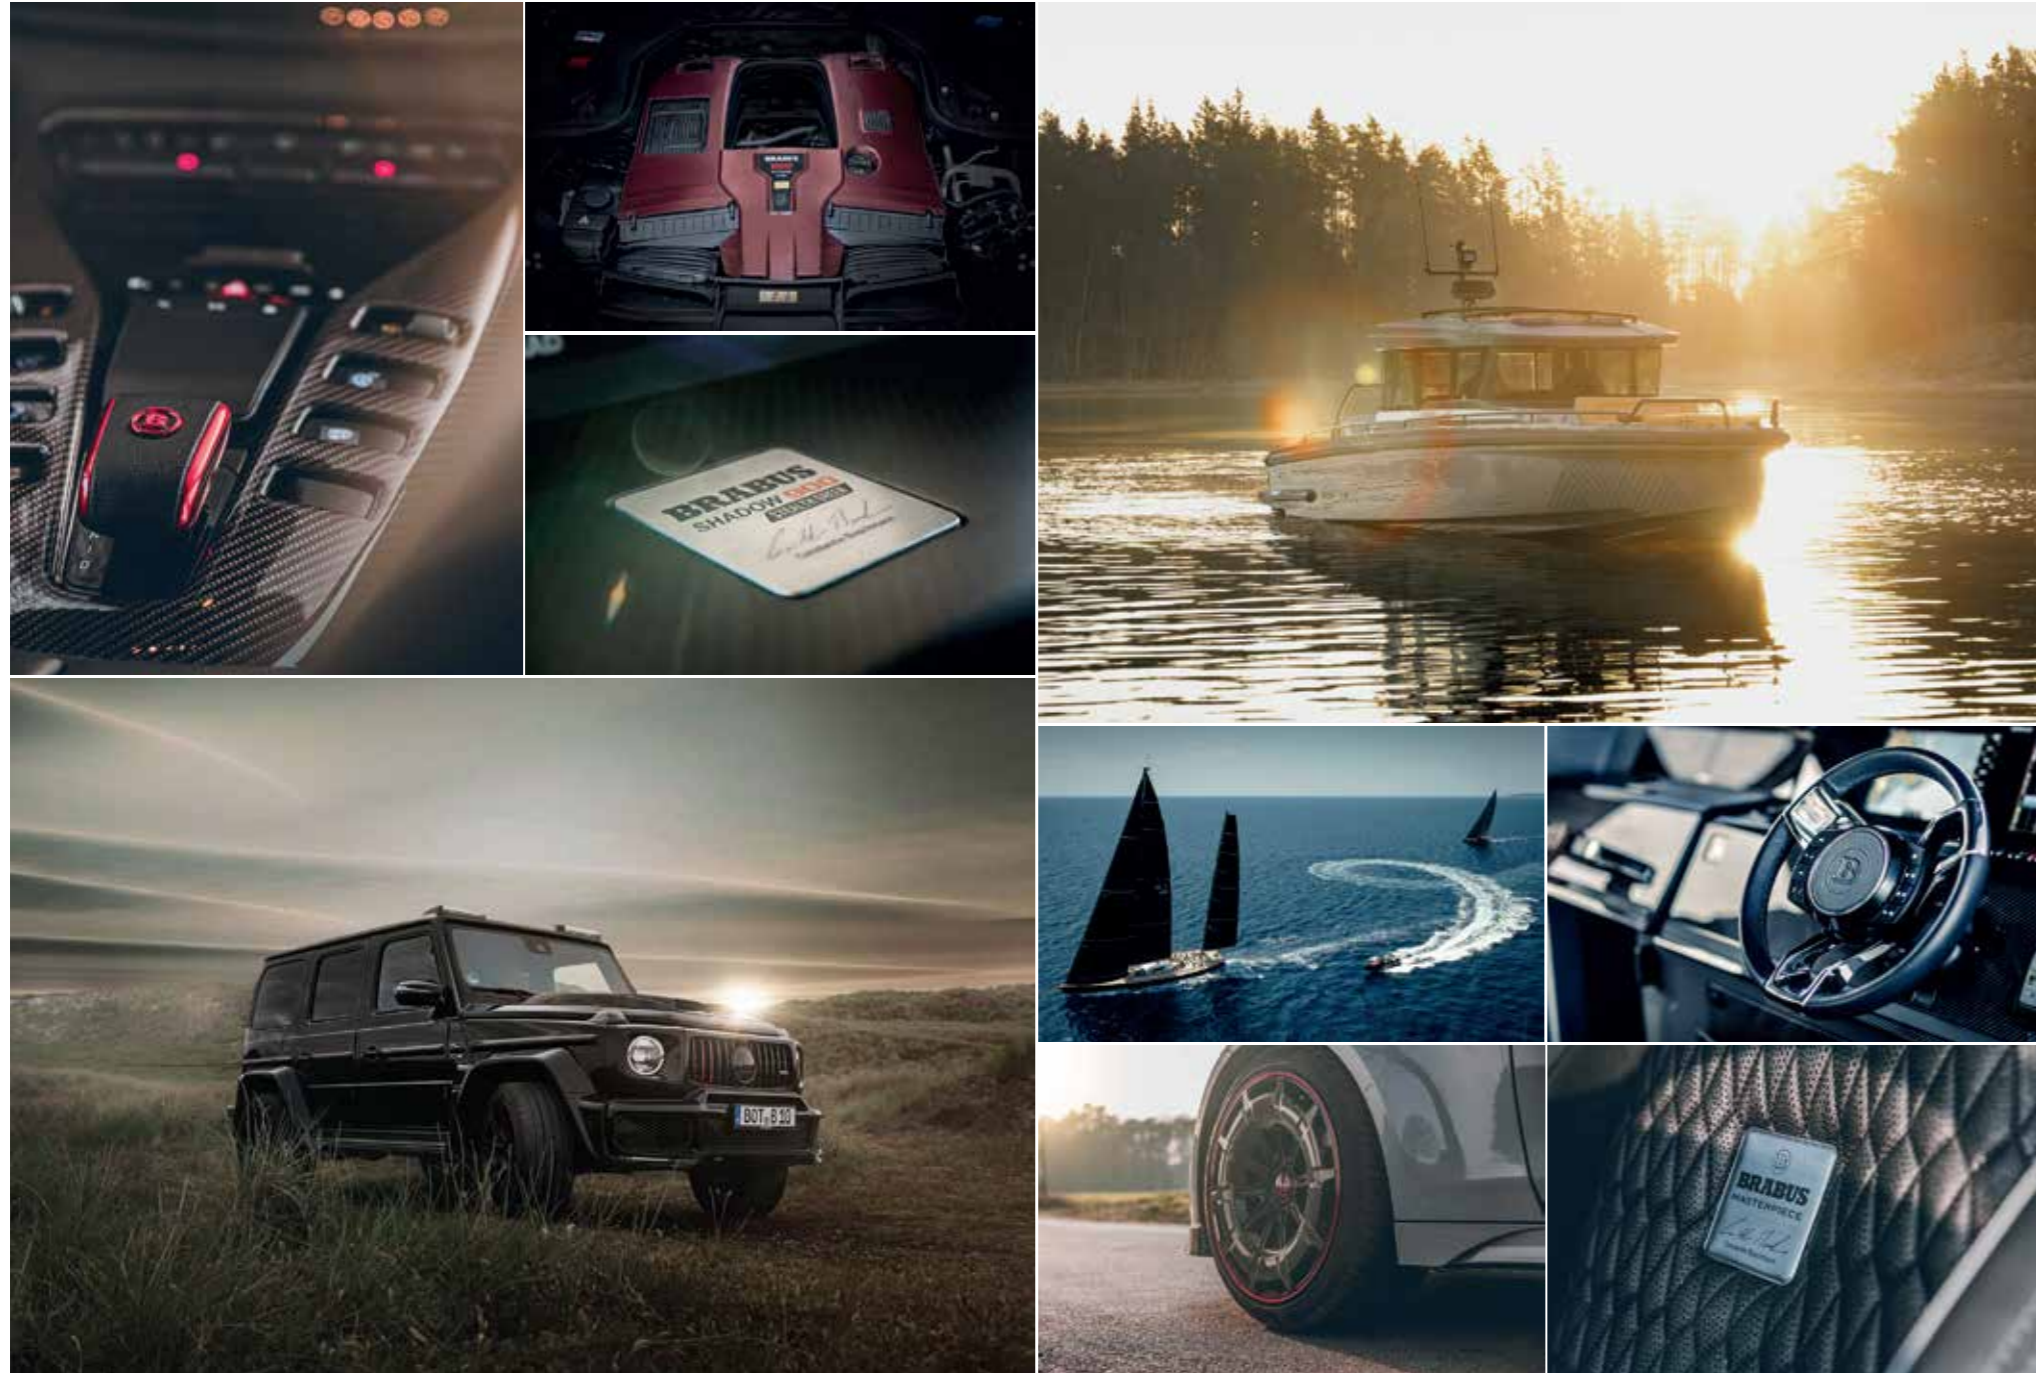

THE CORE OF BRABUS MARINE

As one of the world's most iconic boat brands specializing in luxury products for markets around the world, BRABUS Marine focuses on several key principles:

PERFORMANCE – All of our boats are characterized by superior performance courtesy of the latest high-tech engine technology. Through an unwavering commitment to perfection and a pursuit to redefine the superlative, the BRABUS Shadow range offers exceptional in-class power, an unparalleled driving experience and endless “go-anywhere” capabilities.

LUXURY – Our dual-personality design ensures that our performance figures do not come at the expense of on-board luxury. We guarantee sophisticated comfort as well as exclusivity on and below deck designed for a selected group of boat owners who wish to enjoy only the very best boating experience.

FUNCTIONALITY – Beyond the right looks and performance, BRABUS Marine as a brand stands for accessibility, comfortable handling and unmatched drivability. Through a 100 % tech driven development approach, we combine functionality with ease of movement.

BRABUS
MARINE